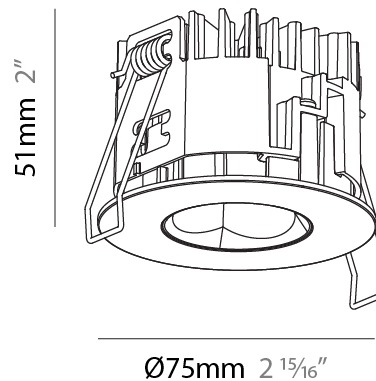

GENERAL

Series: Oiko Pro Round
Subseries: Oiko Pro Round Fixed
Partner: Prolicht
Division: Architectural
Installation: Recessed
Product Type: Downlight
Mounting Location: Ceiling
Light Distribution: Direct

PHYSICAL

Aperture Sizes - Downlights: 1"
Shape: Round
Diameter (mm): 75
Diameter (in): 2 ¹⁵/₁₆
Height (mm): 51
Height (in): 2
Ceiling Thickness (mm): 1 - 25
Ceiling Thickness (in): 1/16 - 1 3/16
Min. Recessing Depth (mm): 55
Min. Recessing Depth (in): 2 ³/₁₆
Diffuser: Lens Pack - Spread Lens / Linear Spread Lens / Honeycomb Louver
Fixture Finish: SSR / BKV / CWI / CRY / HAB / UFT / ITA / RUA / FTG / MYG / LOD / PUS / FRO / FUP / KIA / POP / BLS / SPG / MEY / GOH / CHC / COM / ABZ / JAG / OBR / MOS / ROR
Fixture Material: Aluminum Die Cast
Cut-out Measurements: 68mm / 2 11/16" Diameter

ELECTRICAL

Lamp Type: LED (Zhaga Standard)
Input Wattage (W): 14
Total Output Wattage (W): 12.7
Dimming: Dali Dimming
Driver Included: No
Driver Location: Recessed Housing
Driver Type: Constant Current - Universal (120Vac only for DALI driver)
Driver Class: Class 2
Input Voltage (V): 120 - 277
Constant Current (MA): 700

LED

Color Temperature (°K): 2700-6500 Tunable White
Max. Delivered Lumen (lm): 1240
Nominal Lumen (lm): 1460
CRI: >93 CRI
Lamp Life (hrs): 50000
Special LEDs offerings: Tunable White

OPTICAL

Reflector: 52
Adjustability: Fixed

RATINGS AND CERTIFICATIONS

Certified By: Certified for North American Standards
IP rating: IP20