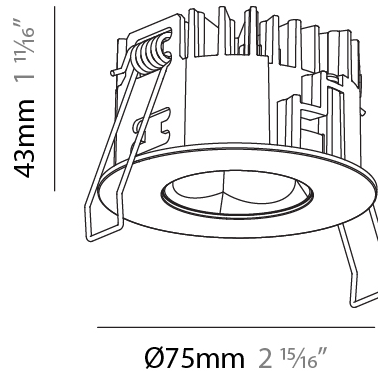

Series: Oiko Pro Round
Subseries: Oiko Pro Round Fixed
Partner: Prolicht
Division: Architectural
Installation: Recessed
Product Type: Downlight
Mounting Location: Ceiling
Light Distribution: Direct

PHYSICAL

Aperture Sizes - Downlights: 1"
Shape: Round
Diameter (mm): 75
Diameter (in): 2 ¹⁵/₁₆
Height (mm): 43
Height (in): 1 ¹¹/₁₆
Ceiling Thickness (mm): 1 - 25
Ceiling Thickness (in): 1/16 - 1 3/16
Min. Recessing Depth (mm): 50
Min. Recessing Depth (in): 1 ¹⁵/₁₆
Diffuser: Lens Pack - Spread Lens / Linear Spread Lens / Honeycomb Louver
Fixture Finish: SSR / BKV / CWI / CRY / HAB / UFT / ITA / RUA / FTG / MYG / LOD / PUS / FRO / FUP / KIA / POP / BLS / SPG / MEY / GOH / CHC / COM / ABZ / JAG / OBR / MOS / ROR
Fixture Material: Aluminum Die Cast
Cut-out Measurements: 68mm / 2 11/16" Diameter

ELECTRICAL

Lamp Type: LED (Zhaga Standard)
Input Wattage (W): 14
Total Output Wattage (W): 12.7
Dimming: Dali Dimming
Driver Included: No
Driver Location: Recessed Housing
Driver Type: Constant Current - Universal (120Vac only for DALI driver)
Driver Class: Class 2
Input Voltage (V): 120 - 277
Constant Current (MA): 700

LED

Color Temperature (°K): 2700-6500 Tunable White
Max. Delivered Lumen (lm): 1381
Nominal Lumen (lm): 1460
CRI: >93 CRI
Lamp Life (hrs): 50000
Special LEDs offerings: Tunable White

OPTICAL

Reflector°: 62
Adjustability: Fixed

RATINGS AND CERTIFICATIONS

Certified By: Certified for North American Standards
IP rating: IP20